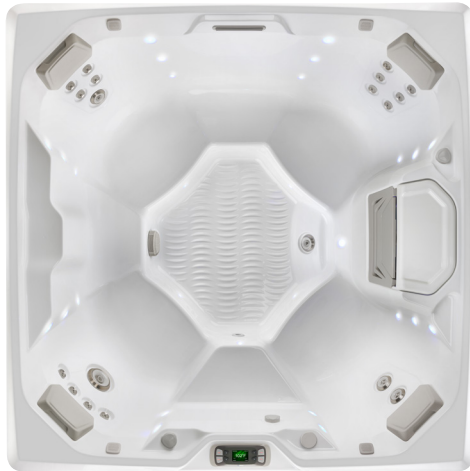

115 or 230

Voltage

6'8" x 6'8" x 33"

Dimensions

FreshWater[®] Salt System Ready

Water Care

BEAM™

Beam spa shown with Alpine White shell and Sable cabinet.

Shell Colors

Cabinet Colors

Cover Colors

Seating Capacity	4 people	Lighting System	Raio® multi-color interior points of light Exterior multi-color lighting with timer
Dimensions	6'8" x 6'8" x 33" / 2.03 m x 2.03 m x 0.84 m	Heater	Titanium No-Fault® 1,000 W / 115 V or 4,000 W / 230 V
Water Capacity	295 gallons / 1,115 liters	Energy Efficiency	FiberCor® Insulation; Certified to California Energy Commission (CEC) and APSP 14 energy efficiency standards for portable spas
Weight	700 lbs. / 320 kg dry; 3,860 lbs. / 1,750 kg filled*	Filtration System	Dual action, 100 sq. ft., top loading
Jets	19 total • 1 XL Dual Rotary jet • 2 Standard Single Rotary jets • 2 Standard Directional jets • 14 Directional Precision® jets	Vinyl Cover	3.5" to 2.5" tapered, 2 lb. density foam core
Water Feature	Video® backlit ribbon waterfall	Available Options	
Jet Pump	Wavemaster® 7000; One-speed, 1.65 HP Continuous Duty, 3.5 HP Breakdown Torque	Cover Lifter	CoverCradle®, CoverCradle II, Lift 'n Glide®, or UpRite®
Circulation Pump	SilentFlo 5000® for quiet, continuous filtration	Steps	Limelight Collection Step (Coastal Gray, Espresso, and Sable), Polymer Step (Ash)
Water Care System	FreshWater® Salt System Ready	Entertainment	Bluetooth® Wireless Sound System
Control System	IQ 2020® with LCD control panel 230 V / 50 amp, 60 Hz (Includes G.F.C.I. protected sub-panel)	Hot Tub Cooling System	CoolZone™

6'8" x 6'8" x 33"

Dimensiones

Sistema Salino FreshWater® ya listo

Cuidado del agua

COLECCIÓN LIMELIGHT® BEAM™

Beam con casco Alpine White y gabinete Sable.

Colores de Cascos

Alpine White