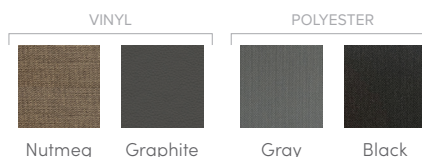

SHELL COLORS

CABINET COLORS

COVER COLORS

CABINET AND SHELL COLOR OPTIONS*

Cabinet Colors	Java	Charcoal	Blackwood	Linen	Brushed Nickel
Shell Colors	Alpine White Ice Gray Ivory Tuscan Sun Pebble	Alpine White Ice Gray Platinum Tuscan Sun Pebble	Alpine White Ice Gray Platinum	Alpine White Ivory Tuscan Sun Pebble	Alpine White Ice Gray Platinum