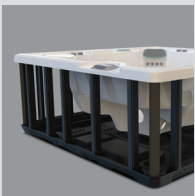

HIGHLIFE® COLLECTION

JETSETTER® LX

FreshWater®
Salt System Ready

100% Filtration
SilentFlo Circulation

Moto-Massage® DX

Super Energy
Efficient

Wireless Remote

Polymer Substructure
& Base Pan

Shown with Alpine White Shell
and Charcoal Cabinet

People	Seating	Jets	Voltage
3 Seats	Lounge	30 Jets	230 V

Size

7' x 5'8" x 33" | 213 cm x 173 cm x 84 cm

Water Care

FreshWater® Salt System Ready

HIGHLIFE® COLLECTION JETSETTER® LX