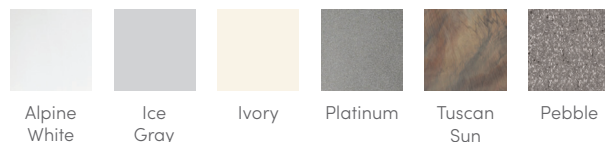

SHELL COLORS

CABINET COLORS

COVER COLORS

CABINET AND SHELL COLOR OPTIONS*

Cabinet Colors	Java	Charcoal	Blackwood	Linen	Brushed Nickel
Shell Colors	Alpine White Ice Gray Ivory Tuscan Sun Pebble	Alpine White Ice Gray Platinum Tuscan Sun Pebble	Alpine White Ice Gray Platinum	Alpine White Ivory Tuscan Sun Pebble	Alpine White Ice Gray Platinum