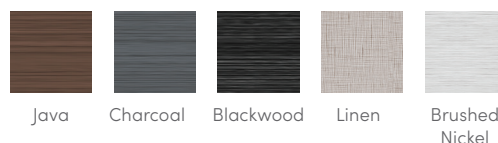

SHELL COLORS

CABINET COLORS

COVER COLORS

CABINET AND SHELL COLOR OPTIONS*

Cabinet Colors	Java	Charcoal	Blackwood	Linen	Brushed Nickel
Shell Colors	Alpine White Ice Gray Ivory Tuscan Sun Pebble	Alpine White Ice Gray Platinum Tuscan Sun Pebble	Alpine White Ice Gray Platinum	Alpine White Ivory Tuscan Sun Pebble	Alpine White Ice Gray Platinum